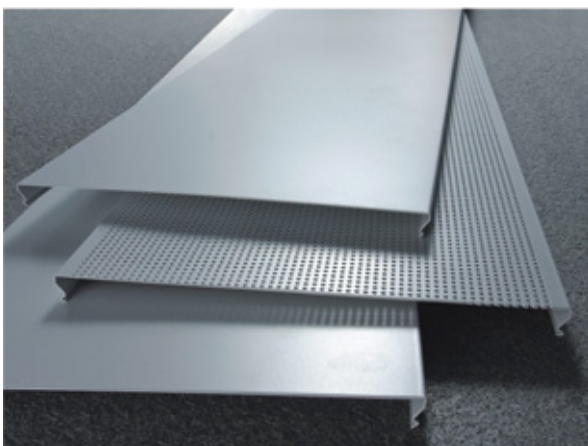

## FEATURES

- Light weight and high strength
- The board size can be customized
- Easy to process into corners, arcs, and hyperboloids
- Anti-vibration, waterproof, fireproof, anti-fouling anti-corrosion
- Simple structure and easy installation

## SQUARE CEILING

INVISIBLE FRAME

LAY ON

VISIBLEFRAME (LAY IN)

## STRIP SUSPENDED CEILING