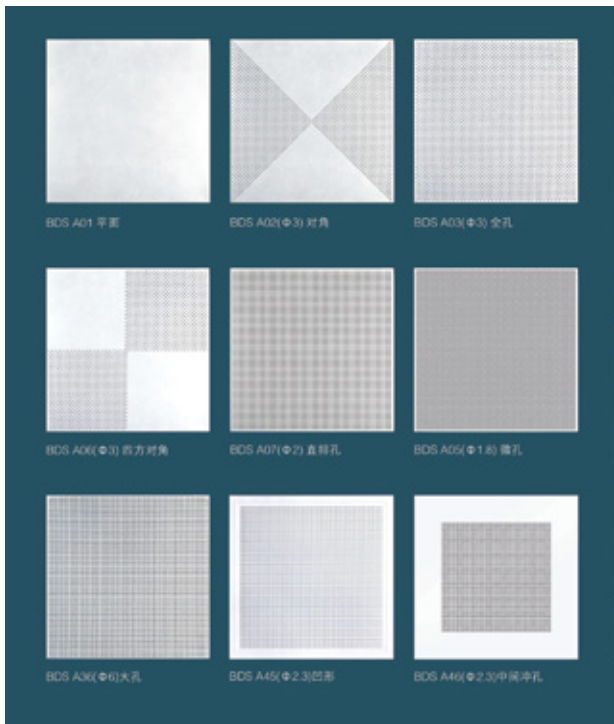

SQUARE CEILING

INVISIBLE FRAME

LAY ON

VISIBLEFRAME (LAY IN)

STRIP SUSPENDED CEILING

C-SHAPED CEILING

BOX CURTAIN CEILING

R-SHAPED CEILING

ROUND PIPE CEILING

GRID CEILING

SLICE CURTAIN CEILING

WALL ANGLE

SURFACE TREATMENTS

- Powder-painting
- Oil-painting
- Polyester Oil-painting
- Fluorocarbon Oil-painting

PUNCHING PATCH

OUR SERVICES