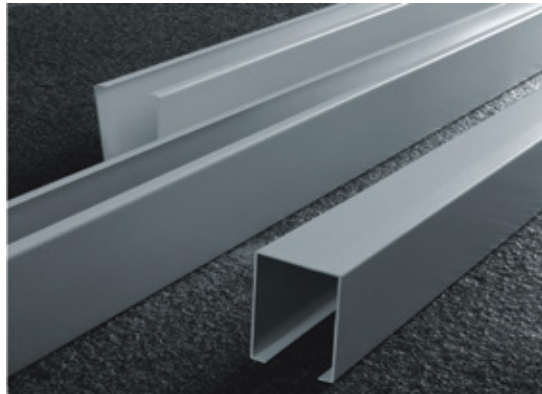

GRID CEILING