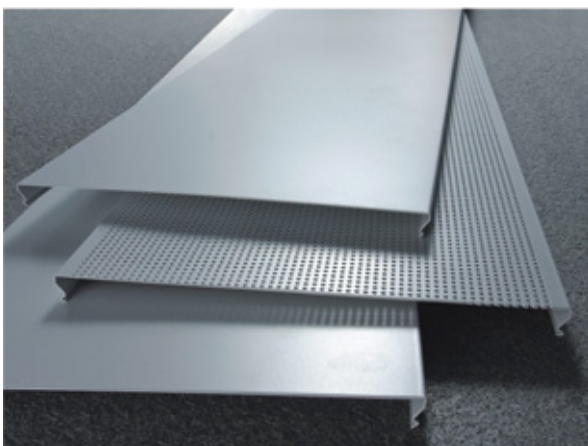

STRIP SUSPENDED CEILING