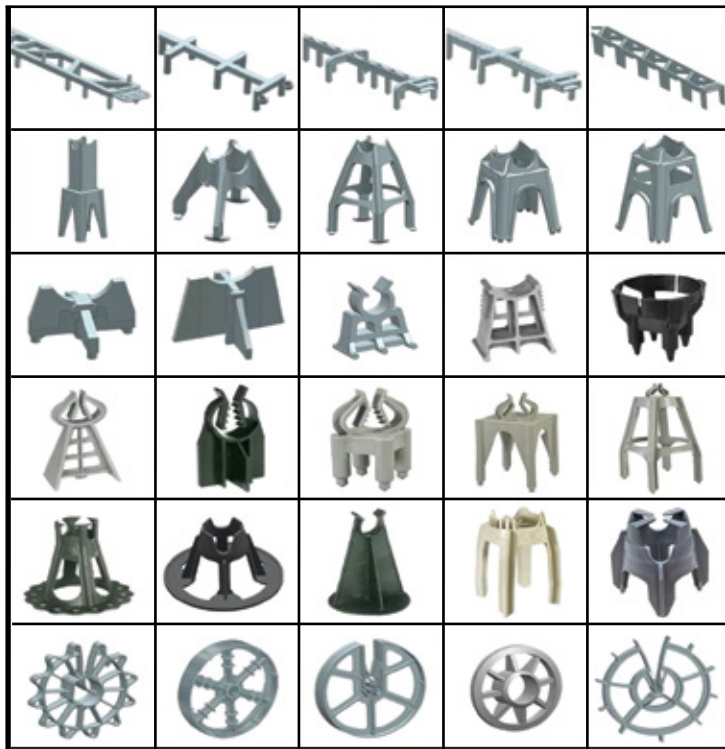

# OUR PRODUCTS

REBAR MAIN PURPOSE IS TO INCREASE THE TENSILE STRENGTH OF THE CONCRETE, HELPING IT RESIST CRACKING AND BREAKING.

## PLASTIC REBAR CHAIRS AND WHEELS

## STEEL REBAR SUPPORT

## REBAR CAPS