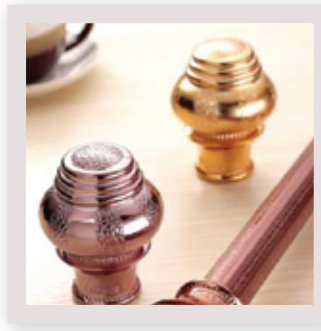

A curtain rod, curtain rail, curtain pole, or traverse rod is a device used to suspend curtains, usually above windows or along the edges of showers or bathtubs, though also wherever curtains might be used. We provide you a great range of curtain guide rail of various designs and colour. We don't compromise on the quality of our product.