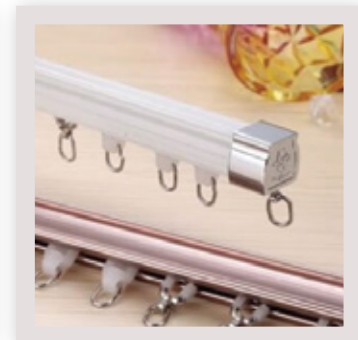

A curtain rod, curtain rail, curtain pole, or traverse rod is a device used to suspend curtains, usually above windows or along the edges of showers or bathtubs, though also wherever curtains might be used. We provide you a great range of curtain guide rail of various designs and colour. We don't compromise on the quality of our product.