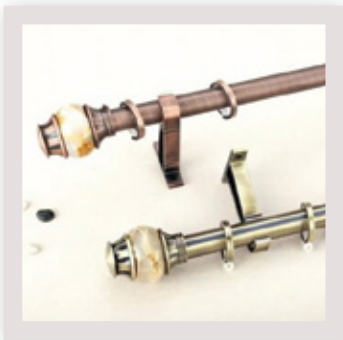

A curtain rod, curtain rail, curtain pole, or traverse rod is a device used to suspend curtains, usually above windows or along the edges of showers or bathtubs, though also wherever curtains might be used. We provide you a great range of curtain guide rail of various designs and colour. We don't compromise on the quality of our product.