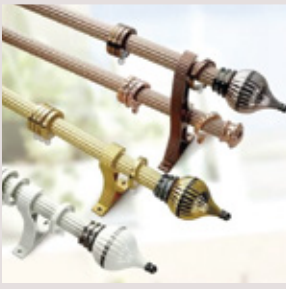

A curtain rod, curtain rail, curtain pole, or traverse rod is a device used to suspend curtains, usually above windows or along the edges of showers or bathtubs, though also wherever curtains might be used. We provide you a great range of curtain guide rail of various designs and colour. We don't compromise on the quality of our product.