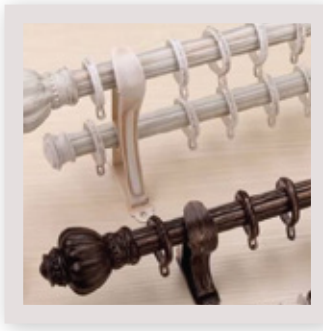

A curtain rod, curtain rail, curtain pole, or traverse rod is a device used to suspend curtains, usually above windows or along the edges of showers or bathtubs, though also wherever curtains might be used. We provide you a great range of curtain guide rail of various designs and colour. We don't compromise on the quality of our product.