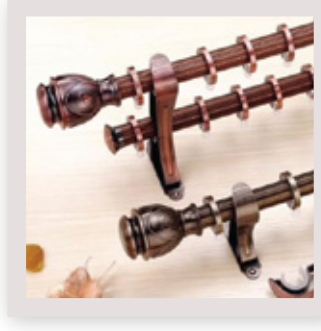

A curtain rod, curtain rail, curtain pole, or traverse rod is a device used to suspend curtains, usually above windows or along the edges of showers or bathtubs, though also wherever curtains might be used. We provide you a great range of curtain guide rail of various designs and colour. We don't compromise on the quality of our product.