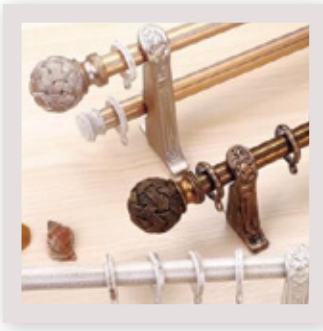

A curtain rod, curtain rail, curtain pole, or traverse rod is a device used to suspend curtains, usually above windows or along the edges of showers or bathtubs, though also wherever curtains might be used. We provide you a great range of curtain guide rail of various designs and colour. We don't compromise on the quality of our product.