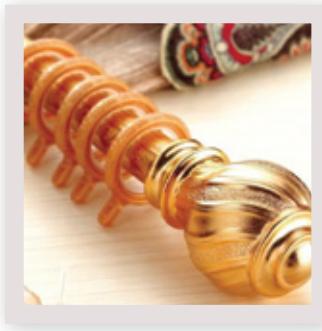

A curtain rod, curtain rail, curtain pole, or traverse rod is a device used to suspend curtains, usually above windows or along the edges of showers or bathtubs, though also wherever curtains might be used. We provide you a great range of curtain guide rail of various designs and colour. We don't compromise on the quality of our product.