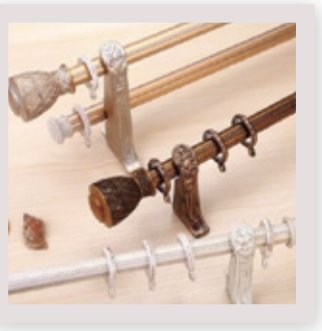

A curtain rod, curtain rail, curtain pole, or traverse rod is a device used to suspend curtains, usually above windows or along the edges of showers or bathtubs, though also wherever curtains might be used. We provide you a great range of curtain guide rail of various designs and colour. We don't compromise on the quality of our product.