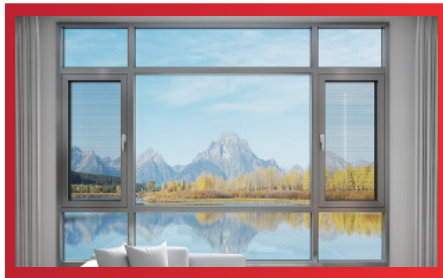

THERMAL BREAK SLIDING DOOR

- Automobile grade explosion-proof tempered glass with better sturdiness and safety
- Bending hollow aluminum strip and insulating glass molecular sieve
- Multicavity structure with the better thermal and sound insulation and great energy saving property and load capacity
- Anti-rebound buffer device: more smooth and quiet

THERMAL BREAK SIDE HUNG DOOR

- Aero-space grade 6063T6 aluminum material with the great sturdy construction
- First-rate aluminum alloy hinge: safe and firm
- Moisture resistant and effectively prevent cold air and ultraviolet intrusion
- EPDM sealing rubber strip with sound insulation and ozone and heat resistant

THERMAL BREAK CASEMENT WINDOW

- Bending hollow aluminum strip and insulating glass molecular sieve
- Perfect stability
- Never fade with excellent dust proof
- Isothermal design

NON-THERMAL BREAK SLIDING WINDOW